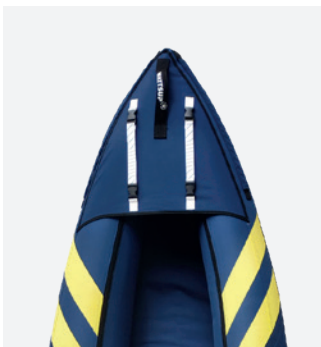

# CRUCIAN

LIVE YOUR DREAM

 **MAX WEIGHT**  
180 kg

 **DIMENSIONS**  
340 x 95 cm

 **CAPACITY**  
1+1 people

- 🔗 Splash guard
- 🔗 High stability
- 🔗 Easily transportable
- 🔗 Optimum comfort
- 🔗 Paddle holder

**PVC + NYLON COVER**

**STABILITY**  
●●●●●

**SPEED**  
○●●●●

**COMFORT**  
●●●●●

## MAKE THE MOST OF IT

With its specially designed interior, it's ideal for cruising in complete tranquility or taking on the toughest challenges, **the crucian kayak in PVC and nylon cover is the ideal companion for all kayaking enthusiasts.** Its versatile structure and perfectly balanced dimensions make it an ideal choice for both beginners looking for new adventures and experts keen to push their limits.

**Its robustness guarantees incomparable stability,** giving you total confidence whether you're cruising peacefully on a calm lake or exploring rough waters by the sea. Thanks to its high-quality PVC coating and tough nylon cover, the Crucian Kayak is exceptionally durable, even in the most demanding conditions.