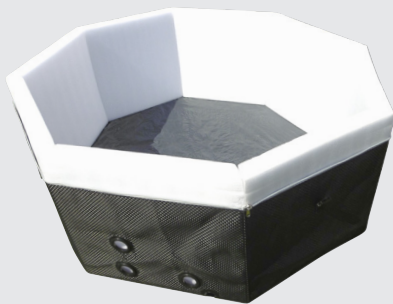

**PORTABLE SPA
SEMI-RIGID STRUCTURE**

OCTOPUS

Luxury is finally settling in the garden!

4+2 PERSONS

SPA OCTOPUS

SEMI-RIGID STRUCTURE

4+2 persons

OCTOPUS

Semi-rigid Spa top of the line

“A comfortable and easy to install structure”

“An engine block that takes care of everything”

The structure in insulating and self-supporting foam panels

- Better thermal insulation
- Stiffer than the inflatable
- No fear of puncture

“A look that appeals to your senses”

Upper padding
for perfect head and neck comfort

Textured top trim

Braided exterior covering

EQUIPMENT & ACCESSORIES

Insulating foam structure
(8 cm thickness)

Insulating cover

Ref:	SP-OCT165
Capacity	4+2 persons
Dimensions	Ø 193 x H 73 cm
Internal dimensions	Ø 165 x H 73 cm
Volume of water	1000 liters
Weight (empty)	36 kg
Air nozzles	100
Temperature increase	1,5 - 3 °C/hour
Electricity supply	240 V ~ 50 Hz
Heating	2000 W
Liner	0.6mm braided PVC interior Braided PVC exterior
Protection	Double insulation for the heater
Filtration Pump	40 W
Filtration	Filtration block + 1 anti-bacterial cartridge included
Warranty	Structure and electronics 2 years Poolstar after-sales service