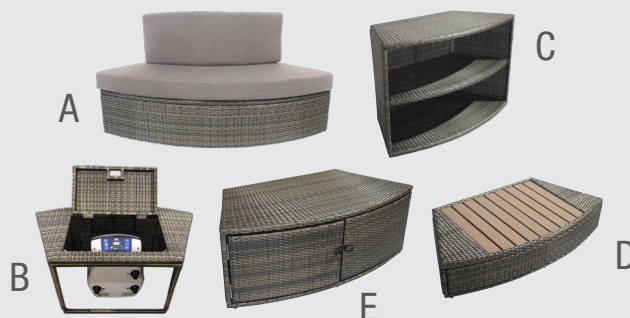

**PORTABLE SPA
SEMI-RIGID STRUCTURE**

OCTOPUS

Luxury is finally settling in the garden!

4+2 PERSONS

SPA OCTOPUS

SEMI-RIGID STRUCTURE

4+2 persons

OCTOPUS

Ref:	SP-OCT165
Capacity	4+2 persons
Dimensions	Ø 193 x H 73 cm
Internal dimensions	Ø 165 x H 73 cm
Volume of water	1000 liters
Weight (empty)	36 kg
Air nozzles	100
Temperature increase	1,5 - 3 °C/hour
Electricity supply	240 V ~ 50 Hz
Heating	2000 W
Liner	0.6mm braided PVC interior Braided PVC exterior
Protection	Double insulation for the heater
Filtration Pump	40 W
Filtration	Filtration block + 1 anti-bacterial cartridge included
Warranty	Structure and electronics 2 years Poolstar after-sales service

*Complete your
haute couture
relaxation area*

OPTIONAL FURNITURE

KIT 5 FURNITURES

A - Bench with backrest + seat cushions and back
B - Engine block shelters
C - Furniture with 2 shelves

D - Tread with composite wood reinforcement
E - Cupboard with double door