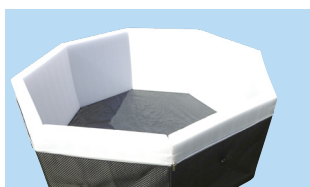

**PORTABLE SPA
SEMI-RIGID STRUCTURE**

OCTOPUS

Luxury is finally settling in the garden!

4+2 PERSONS

SPA OCTOPUS

SEMI-RIGID STRUCTURE

4+2 persons

OCTOPUS

“A look that appeals to your senses”

Upper padding
for perfect head and neck comfort

Textured top trim

Braided exterior covering

EQUIPMENT & ACCESSORIES

Insulating foam structure
(8 cm thickness)

Insulating cover

Ref:	SP-OCT165
Capacity	4+2 persons
Dimensions	Ø 193 x H 73 cm
Internal dimensions	Ø 165 x H 73 cm
Volume of water	1000 liters
Weight (empty)	36 kg
Air nozzles	100
Temperature increase	1,5 - 3 °C/hour
Electricity supply	240 V ~ 50 Hz
Heating	2000 W
Liner	0.6mm braided PVC interior Braided PVC exterior
Protection	Double insulation for the heater
Filtration Pump	40 W
Filtration	Filtration block + 1 anti-bacterial cartridge included
Warranty	Structure and electronics 2 years Poolstar after-sales service