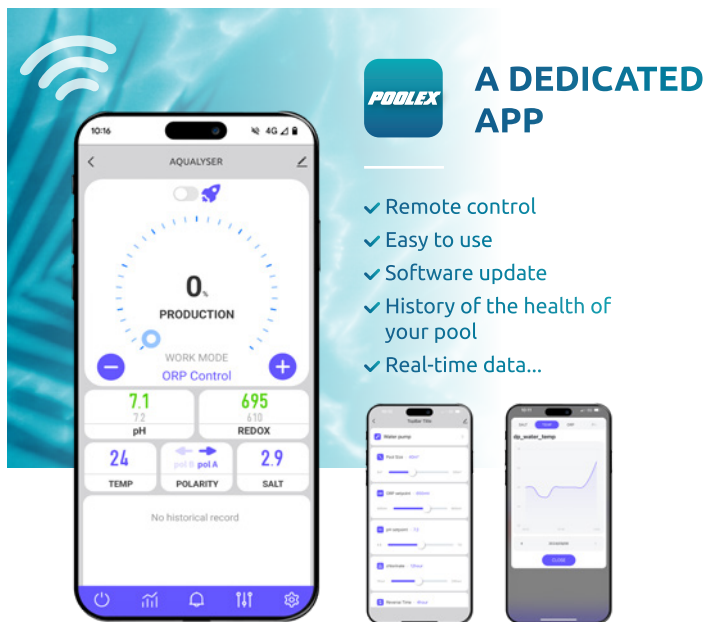

The new generation combined electrolyser transforms the maintenance of your swimming pool into an effortless experience. Imagine enjoying consistently clean, healthy water, without ever worrying about chlorine or pH levels.

Equipped with a redox probe, this device continuously monitors the level of disinfectant in your pool and automatically adjusts the production of chlorine gas according to the actual needs of the pool. The integrated pH probe constantly monitors the pH level of the water and adjusts the pump to maintain an optimal balance. This system not only guarantees simplified and efficient management of your swimming pool, but it also frees you from the stress linked to daily maintenance, allowing you to fully enjoy your aquatic space effortlessly.

Controlling your pool becomes even more accessible thanks to the WiFi connection and the Poolex app, allowing you to manage your pool easily, even remotely.

In addition, Cloud Poolex compatibility allows you to save and synchronize your pool data, providing precise monitoring. The OTA (Over-The-Air) system provides remote software updates, ensuring always optimal operation.

AUTOMATIC AND MANUAL MODES

Automated or manual modes to ensure continuous operation of the electrolyzer, even when the probes are at the end of their life. Control is then taken by production time or during flow detection.

Pool volume (m³)	< 80m³
Chlorine production	20g/h max Adjustable (4, 8, 12, 16 & 20 g/h)
Pump flow rate pH-	0,2l/min
Max/standby power	150W / 5W
Connection	D50mm to glue
Polarity reversal	Yes adjustable : 4 / 6 ou 8h
Salinity	From 2,7 to 5ppm
Probes & sensors	REDOX, pH, t° & flow
Modes	ORP / Timer / Manual / pH minus
Connectivity	WiFi – Poolex APP
Cell circulation pump relay control	Yes (dry contact)
Alarms	In case of error (sound can be deactivated)
Historical	Graphical statement of the main parameters (ORP, pH, Energy, Salt, t°)
PoolTerre	YES to connect to a stake <20 ohms
Analysis chamber	Yes
Guarantee	5 years: case + 10,000h titanium cell