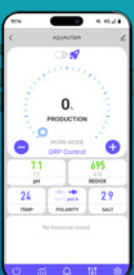

✓ Flex

POOLEX
App

App Store

Google Play