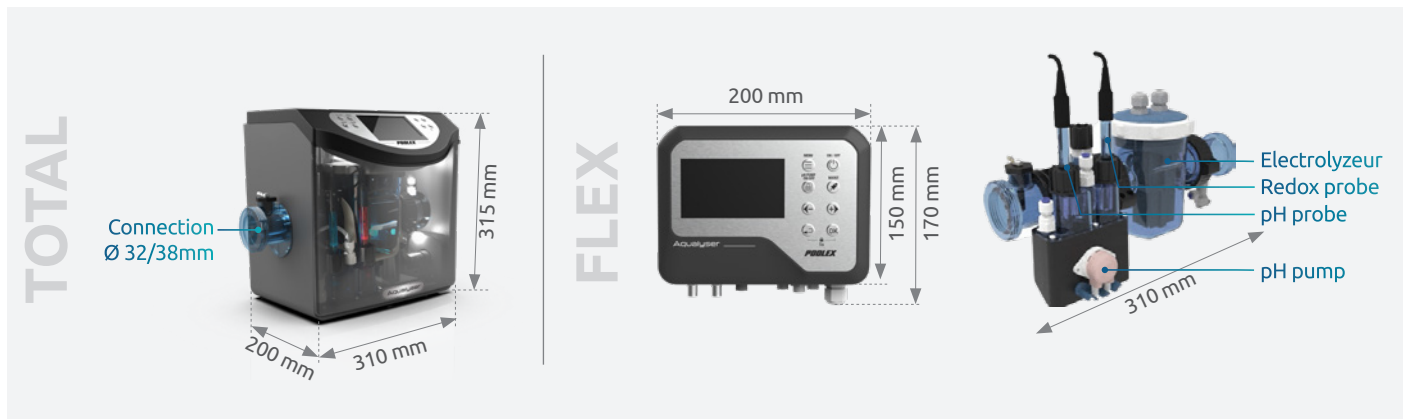

The new generation combined electrolyser transforms the maintenance of your swimming pool into an effortless experience. Imagine enjoying consistently clean, healthy water, without ever worrying about chlorine or pH levels.

Equipped with a redox probe, this device continuously monitors the level of disinfectant in your pool and automatically adjusts the production of chlorine gas according to the actual needs of the pool. The integrated pH probe constantly monitors the pH level of the water and adjusts the pump to maintain an optimal balance. This system not only guarantees simplified and efficient management of your swimming pool, but it also frees you from the stress linked to daily maintenance, allowing you to fully enjoy your aquatic space effortlessly.

Pool volume (m ³)	< 80m ³
Chlorine production	20g/h max Adjustable (4, 8, 12, 16 & 20 g/h)
Pump flow rate pH-	0,2l/min
Max/standby power	150W / 5W
Connection	D50mm to glue
Polarity reversal	Yes adjustable : 4 / 6 ou 8h
Salinity	From 2,7 to 5ppm
Probes & sensors	REDOX, pH, t° & flow
Modes	ORP / Timer / Manual / pH minus
Connectivity	WiFi – Poolex APP
Cell circulation pump relay control	Yes (dry contact)
Alarms	In case of error (sound can be deactivated)
Historical	Graphical statement of the main parameters (ORP, pH, Energy, Salt, t°)
PoolTerre	YES to connect to a stake <20 ohms
Analysis chamber	Yes
Guarantee	5 years: case + 10,000h titanium cell