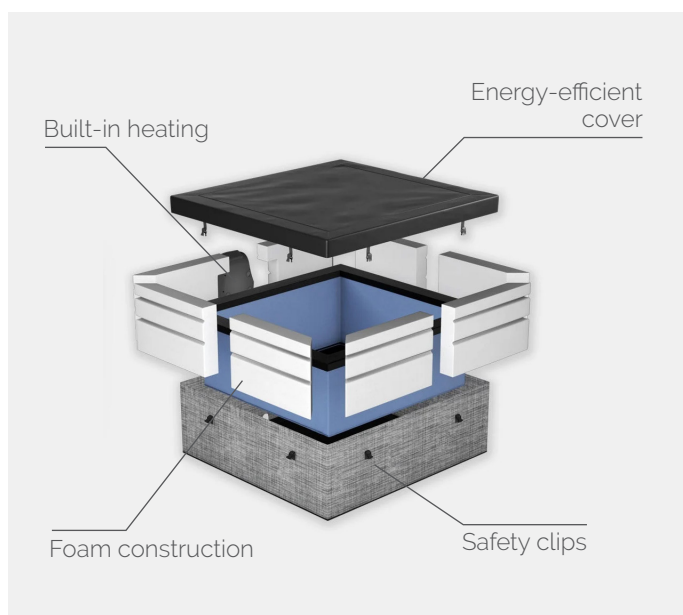

# IDAHO

Spacious and stylish,  
make the most of your relaxation moments.

-  **Thermal insulation:** thanks to its foam structure, the Idaho offers unmatched comfort while ensuring excellent thermal insulation, perfect for maintaining water temperature.
-  **Tool-free installation in 30 minutes:** The spa can be set up in just 30 minutes without the need for tools, making assembly quick and intuitive.
-  **Built-in heater:** The internal heating system is designed to optimize space, reduce operating noise, and enhance the product's overall aesthetics.
-  **Fast heating system:** The adjustable heating system maintains a maximum temperature of 40°C, providing consistent warmth all year round.

## CONVENIENT & COMFORTABLE ALL YEAR ROUND

The Idaho is a semi-rigid spa for **6 people**, offering **comfort and thermal insulation** thanks to its foam structure. Its standout feature is **the built-in heater, seamlessly integrated into the structure** to optimize space and simplify installation. Supplied with an insulating cover, a filter, and a wired remote control, the Idaho is both **elegant and practical**, making it perfect for relaxation all year round.

## BUBBLE MASSAGE SYSTEM WITH 70/90 JETS

The bubble massage system releases a large number of bubbles, promoting optimal relaxation through an even distribution of air bubbles.

References	SP-IDA6-PW	SP-IDA6-CB	SP-IDA6-FG
Color	Pebble White	Charcoal Black	Flint Grey
Capacity	6 persons		
Dimensions	180 x 180 x 70 cm		
Internal dimensions	150 x 150 x 70 cm		
Water volume	1100 liters		
Air jets	Bubble massage system with 70/90 jets		
Temperature rise	50% more efficient than inflatable spas		
Heating	Eco heating 1800W with a maximum adjustable temperature of 40°C		
Material	Woven PVC construction with UV protection and insulated foam core		
Filtration	1,325 L/h		
Warranty	2 years		