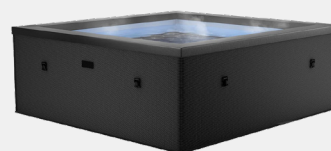

## CONVENIENT & COMFORTABLE ALL YEAR ROUND

The Idaho is a semi-rigid spa for **6 people**, offering **comfort and thermal insulation** thanks to its foam structure. Its standout feature is **the built-in heater, seamlessly integrated into the structure** to optimize space and simplify installation. Supplied with an insulating cover, a filter, and a wired remote control, the Idaho is both **elegant and practical**, making it perfect for relaxation all year round.

## CUSTOMIZE YOUR IDAHO

The Idaho stands out with its **customizable exterior**, available in four elegant colors. This feature allows you to adapt the spa to your outdoor space and personal style:

Pebble White

## BUBBLE MASSAGE SYSTEM WITH 70/90 JETS

The bubble massage system releases a large number of bubbles, promoting optimal relaxation through an even distribution of air bubbles.

References	SP-IDA6-PW	SP-IDA6-CB	SP-IDA6-FG
Color	Pebble White	Charcoal Black	Flint Grey
Capacity	6 persons		
Dimensions	180 x 180 x 70 cm		
Internal dimensions	150 x 150 x 70 cm		
Water volume	1100 liters		
Air jets	Bubble massage system with 70/90 jets		
Temperature rise	50% more efficient than inflatable spas		
Heating	Eco heating 1800W with a maximum adjustable temperature of 40°C		
Material	Woven PVC construction with UV protection and insulated foam core		
Filtration	1,325 L/h		
Warranty	2 years		