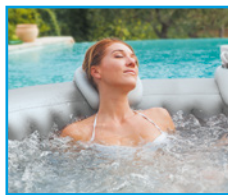

Until 130 air nozzles
Perfect for a relaxing moment.