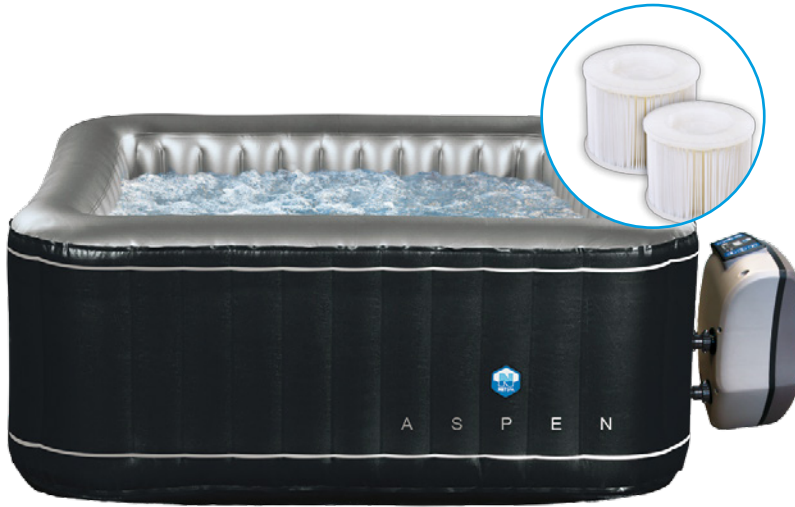

**INFLATABLE
SPA**

SILVER

INFLATABLE SPA
SILVER
Spa for 5 persons

2 YEARS
WARRANTY

INFLATABLE SPA

SILVER SPA

2 filter cartridges included

Innovative, Trendy and Comfortable

NetSpa manufacture the SILVER spa with an innovative and trendy octagonal design, while paying particular attention to users' comfort.

The dimensions of this spa have also been increased (195 cm outside/155 cm inside) to provide maximum space for 5 persons.

Thermal insulation on the ground
PVC 0.6mm with foam.

Until 130 air nozzles
Perfect for a relaxing moment.

Isothermal cover
PVC laminated with insulating aluminum sheet.

2 filter cartridges included

Differential current 10 mA
100% safe against electrical hazards.
Integrates a differential circuit breaker 10 mA.

Intelligent pump unit
Automatic temperature control function.

TECHNICAL SPECIFICATIONS	
Ref:	SP-SLV155C
Colors	Silver
Capacity	5 persons
External dimensions	190 x 190 x 70cm
Internal dimensions	155 x 155 x 70cm
Water level	44-47cm
Volume of water	850 L
Air nozzles	130
Outer liner	PVC laminated with imitation leather finish
Inner liner	PVC Pearl
Ground protection	Synthetic fabric mat
Cover	PVC laminated 0,6mm with aluminum sheet
Straps	Secure locking with custom buckles
Control panel	Integrated digital panel
Power supply	240V~ / 50Hz
Pump	Air and bubble pump : 650W
	Air pump noise : 68 dB at 1m
	Filtration Pump : 40W
	Noise filtering : 55 dB at 1m
Heater	Filtering capacity : 1200L/h (320gal/h)
	Power : 1500W / 1.5°C - 2.5°C/hour
	Maximum temperature : 42°C
Operating environment	Double heater isolation
Certification	5°C or above
	Tested and certified by TUV