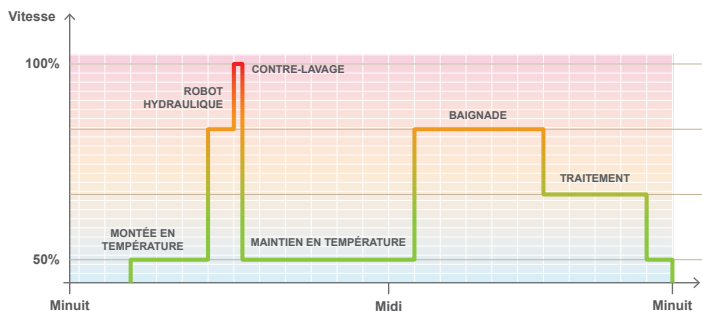

POOLEX VARILINE

The variable-speed filter pump

- Ultra silent
- Controlled electrical consumption
- 4 programmable speeds
- Optimize the output of your heat pump

	VARILINE 15H	VARILINE 10P	VARILINE 15P	VARILINE 20P	VARILINE 30P
Useful power	1.5 hp	1 hp	1.5 hp	2 hp	3 hp
Connector diameter	1.5"x1.5"	2"x2"	2"x2"	2"x2"	2"x2"
Flow at 10 mce	17.5 m ³ /h	19 m ³ /h	22 m ³ /h	24.3 m ³ /h	28.2 m ³ /h
Speed modulation	450 - 3450 rpm				

450 → **3450** rpm

WARRANTY

3
YEARS

Operating principle

A variable-speed filter pump adapts the water flow on a need basis hour by hour. This reduces not only electrical consumption but also acoustic pressure.

Why use a variable-speed filter pump

Your filter pump transfers water from your pool through the filter and through your heat pump. But, output levels can vary depending on swimming periods and pool treatment.