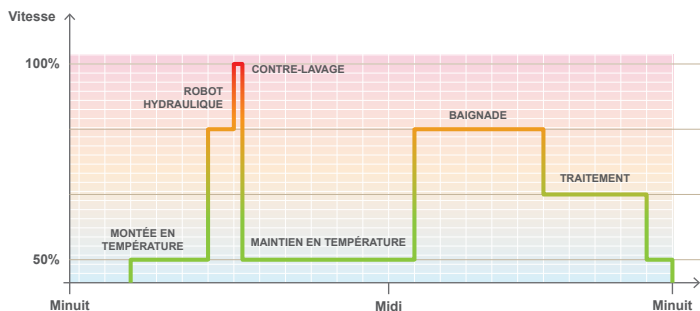

## POOLEX VARILINE

The variable-speed filter pump

- Ultra silent
- Controlled electrical consumption
- 4 programmable speeds
- Optimize the output of your heat pump

	VARILINE 15H	VARILINE 10P	VARILINE 15P	VARILINE 20P	VARILINE 30P
Useful power	1.5 hp	1 hp	1.5 hp	2 hp	3 hp
Connector diameter	1.5"x1.5"	2"x2"	2"x2"	2"x2"	2"x2"
Flow at 10 mce	17.5 m <sup>3</sup> /h	19 m <sup>3</sup> /h	22 m <sup>3</sup> /h	24.3 m <sup>3</sup> /h	28.2 m <sup>3</sup> /h
Speed modulation	450 - 3450 rpm				

## Operating principle

A variable-speed filter pump adapts the water flow on a need basis hour by hour. This reduces not only electrical consumption but also acoustic pressure.

## Why use a variable-speed filter pump

Your filter pump transfers water from your pool through the filter and through your heat pump. But, output levels can vary depending on swimming periods and pool treatment.