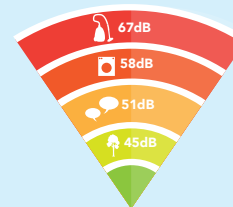

## Why use a variable-speed filter pump

Your filter pump transfers water from your pool through the filter and through your heat pump. But, output levels can vary depending on swimming periods and pool treatment.

### Silent

**<45dB**

At a slow speed, sound levels are divided by 4 compared to a constant-speed pump.

### Better filtration

As water passes more slowly through the filter, filtering is improved and the filter does not become clogged as quickly.