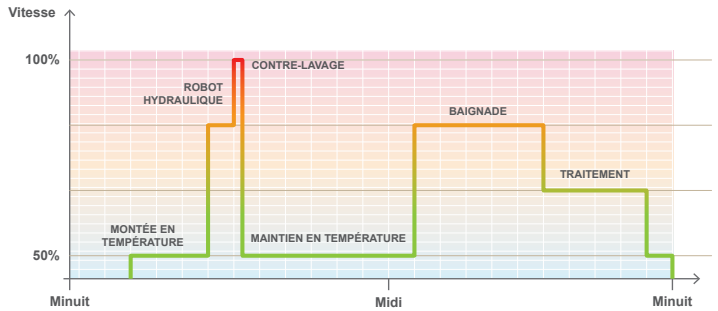

### The variable-speed filter pump

- Ultra silent
- Controlled electrical consumption
- 4 programmable speeds
- Optimize the output of your heat pump

	VARILINE 15H	VARILINE 10P	VARILINE 15P	VARILINE 20P	VARILINE 30P
Useful power	1.5 hp	1 hp	1.5 hp	2 hp	3 hp
Connector diameter	1.5"x1.5"	2"x2"	2"x2"	2"x2"	2"x2"
Flow at 10 mce	17.5 m <sup>3</sup> /h	19 m <sup>3</sup> /h	22 m <sup>3</sup> /h	24.3 m <sup>3</sup> /h	28.2 m <sup>3</sup> /h
Speed modulation	450 - 3450 rpm				

## Operating principle

A variable-speed filter pump adapts the water flow on a need basis hour by hour. This reduces not only electrical consumption but also acoustic pressure.

## Why use a variable-speed filter pump

Your filter pump transfers water from your pool through the filter and through your heat pump. But, output levels can vary depending on swimming periods and pool treatment.