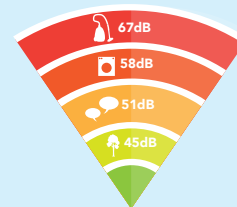

Silent

<45dB

At a slow speed, sound levels are divided by 4 compared to a constant-speed pump.