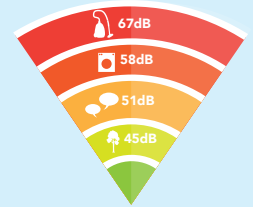

## Why use a variable-speed filter pump

Your filter pump transfers water from your pool through the filter and through your heat pump. But, output levels can vary depending on swimming periods and pool treatment.

### Silent

**<45dB**

At a slow speed, sound levels are divided by 4 compared to a constant-speed pump.

### Better filtration

As water passes more slowly through the filter, filtering is improved and the filter does not become clogged as quickly.