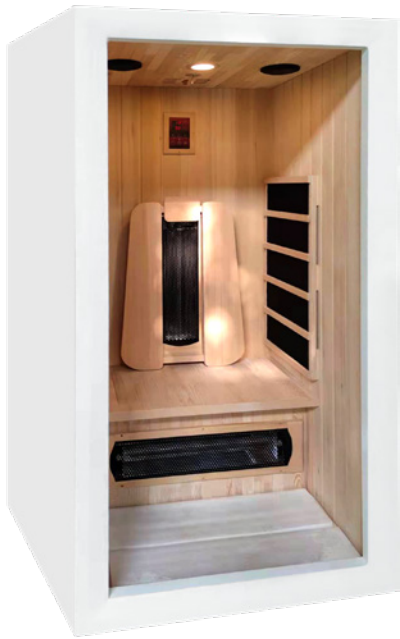

SAULO

My sauna, my bubble

1 person

CANADIAN
SPRUCE

INFRARED
FULL SPECTRUM
QUARTZ

WARRANTY

2
YEARS

WARRANTY
WOODWORK

7
YEARS

SAULO

A RELAXING BREAK FOR MYSELF

This infrared sauna gives you all the benefits of a professional sauna in a compact cabin designed for your personal use. An ergonomic backrest invites you to sit comfortably and enjoy the full benefit of quartz rays over the entire back in a space cradled in comforting heat from carbon panels.

Thanks to its compact size, you can place it in a small space and create a complete relaxation area: a bathroom, a room for your exercise bike or even next to the spa you had installed last year.

Your relaxation is completed with a full mind release by playing music of your choice inside the sauna and enjoying a comfortable read.

MAIN FEATURES

Optimized compact design

Easy to install
in 30 minutes

Quartz emitters

Ergonomic backrest

Canadian Spruce

FEATURES

Capacity	1 PERSON
Floor dimensions	90 x 90 cm
Overall dimensions	90 x 90 cm
Quartz emitters	2 emitters - Back and calves
Carbon emitters	2 lateral emitters
Total power	1400 W
Accessories	Digital control panel: temperature/audio/lighting MP3/FM audio
Temperature	From 18 to 60°C
Structure	100% Canadian spruce wood
Door	8 mm thick safety glass
Power supply	230 V - 50 Hz
Weight	125 kg
Warranty	Electronics 2 years/ Wood 7 years
Reference	SN-SAULO1