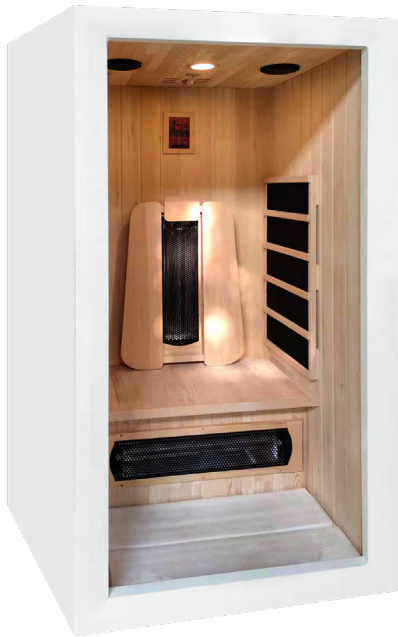

SAULO

My sauna, my bubble

1 person

CANADIAN
SPRUCE

INFRARED
FULL SPECTRUM
QUARTZ

WARRANTY

2
YEARS

WARRANTY
WOODWORK

7
YEARS

SAULO

A RELAXING BREAK FOR MYSELF

This infrared sauna gives you all the benefits of a professional sauna in a compact cabin designed for your personal use. An ergonomic backrest invites you to sit comfortably and enjoy the full benefit of quartz rays over the entire back in a space cradled in comforting heat from carbon panels.

Thanks to its compact size, you can place it in a small space and create a complete relaxation area: a bathroom, a room for your exercise bike or even next to the spa you had installed last year.

Your relaxation is completed with a full mind release by playing music of your choice inside the sauna and enjoying a comfortable read.

MAIN FEATURES

Optimized compact design

Easy to install
in 30 minutes

Quartz emitters

Ergonomic backrest

Canadian Spruce

FEATURES

Capacity	1 PERSON
Floor dimensions	90 x 90 cm
Overall dimensions	90 x 90 cm
Height	190 cm
Quartz emitters	2 emitters - Back and calves
Carbon emitters	2 lateral emitters
Total power	1400 W
Accessories	Digital control panel: temperature/audio/lighting MP3/FM audio
Temperature	From 18 to 60°C
Structure	100% Canadian spruce wood
Door	8 mm thick safety glass
Power supply	230 V - 50 Hz
Weight	125 kg
Warranty	Electronics 2 years/ Wood 7 years
Reference	SN-SAUL01