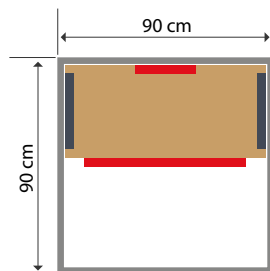

MAIN FEATURES

Optimized compact design

Easy to install
in 30 minutes

Quartz emitters

Ergonomic backrest

Canadian Spruce

FEATURES

Capacity	1 PERSON
Floor dimensions	90 x 90 cm
Overall dimensions	90 x 90 cm
Quartz emitters	2 emitters - Back and calves
Carbon emitters	2 lateral emitters
Total power	1400 W
Accessories	Digital control panel: temperature/audio/lighting MP3/FM audio
Temperature	From 18 to 60°C
Structure	100% Canadian spruce wood
Door	8 mm thick safety glass
Power supply	230 V - 50 Hz
Weight	125 kg
Warranty	Electronics 2 years/ Wood 7 years
Reference	SN-SAULO1