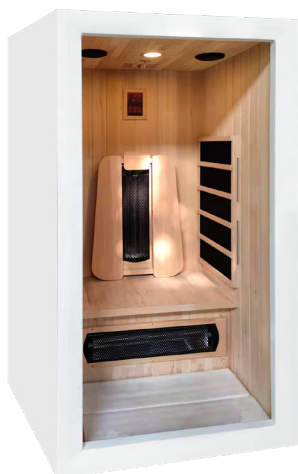

7
YEARS

SAULO

A RELAXING BREAK FOR MYSELF

This infrared sauna gives you all the benefits of a professional sauna in a compact cabin designed for your personal use. An ergonomic backrest invites you to sit comfortably and enjoy the full benefit of quartz rays over the entire back in a space cradled in comforting heat from carbon panels.

Thanks to its compact size, you can place it in a small space and create a complete relaxation area: a bathroom, a room for your exercise bike or even next to the spa you had installed last year.

Your relaxation is completed with a full mind release by playing music of your choice inside the sauna and enjoying a comfortable read.

MAIN FEATURES

Optimized compact design

Easy to install
in 30 minutes

Quartz emitters

Ergonomic backrest

Canadian Spruce

FEATURES

Capacity	1 PERSON
Floor dimensions	90 x 90 cm
Overall dimensions	90 x 90 cm
Height	190 cm
Quartz emitters	2 emitters - Back and calves
Carbon emitters	2 lateral emitters
Total power	1400 W
Accessories	Digital control panel: temperature/audio/lighting MP3/FM audio
Temperature	From 18 to 60°C
Structure	100% Canadian spruce wood
Door	8 mm thick safety glass
Power supply	230 V - 50 Hz
Weight	125 kg
Warranty	Electronics 2 years/ Wood 7 years
Reference	SN-SAUL01