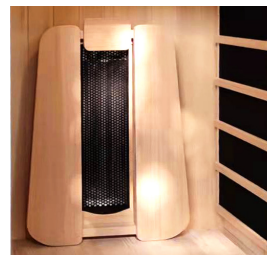

7
YEARS

SAULO

A RELAXING BREAK FOR MYSELF

This infrared sauna gives you all the benefits of a professional sauna in a compact cabin designed for your personal use. An ergonomic backrest invites you to sit comfortably and enjoy the full benefit of quartz rays over the entire back in a space cradled in comforting heat from carbon panels.

Thanks to its compact size, you can place it in a small space and create a complete relaxation area: a bathroom, a room for your exercise bike or even next to the spa you had installed last year.

Your relaxation is completed with a full mind release by playing music of your choice inside the sauna and enjoying a comfortable read.

MAIN FEATURES

Optimized compact design

Easy to install
in 30 minutes

Quartz emitters

Ergonomic backrest

Canadian Spruce

FEATURES

Capacity	1 PERSON
Floor dimensions	90 x 90 cm
Overall dimensions	90 x 90 cm
Height	190 cm
Quartz emitters	2 emitters - Back and calves
Carbon emitters	2 lateral emitters
Total power	1400 W
Accessories	Digital control panel: temperature/audio/lighting MP3/FM audio
Temperature	From 18 to 60°C
Structure	100% Canadian spruce wood
Door	8 mm thick safety glass
Power supply	230 V - 50 Hz
Weight	125 kg
Warranty	Electronics 2 years/ Wood 7 years
Reference	SN-SAUL01