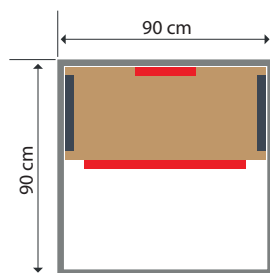

MAIN FEATURES

Optimized compact design

Easy to install
in 30 minutes

Quartz emitters

Ergonomic backrest

Canadian Spruce

FEATURES

Capacity	1 PERSON
Floor dimensions	90 x 90 cm
Overall dimensions	90 x 90 cm
Height	190 cm
Quartz emitters	2 emitters - Back and calves
Carbon emitters	2 lateral emitters
Total power	1400 W
Accessories	Digital control panel: temperature/audio/lighting MP3/FM audio
Temperature	From 18 to 60°C
Structure	100% Canadian spruce wood
Door	8 mm thick safety glass
Power supply	230 V - 50 Hz
Weight	125 kg
Warranty	Electronics 2 years/ Wood 7 years
Reference	SN-SAUL01