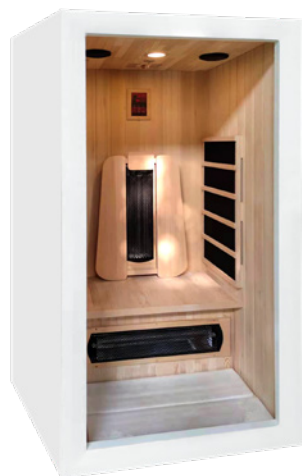

7
YEARS

SAULO

A RELAXING BREAK FOR MYSELF

This infrared sauna gives you all the benefits of a professional sauna in a compact cabin designed for your personal use. An ergonomic backrest invites you to sit comfortably and enjoy the full benefit of quartz rays over the entire back in a space cradled in comforting heat from carbon panels.

Thanks to its compact size, you can place it in a small space and create a complete relaxation area: a bathroom, a room for your exercise bike or even next to the spa you had installed last year.

Your relaxation is completed with a full mind release by playing music of your choice inside the sauna and enjoying a comfortable read.

MAIN FEATURES

Optimized compact design

Easy to install
in 30 minutes

Quartz emitters

Ergonomic backrest

Canadian Spruce

FEATURES

Capacity	1 PERSON
Floor dimensions	90 x 90 cm
Overall dimensions	90 x 90 cm
Quartz emitters	2 emitters - Back and calves
Carbon emitters	2 lateral emitters
Total power	1400 W
Accessories	Digital control panel: temperature/audio/lighting MP3/FM audio
Temperature	From 18 to 60°C
Structure	100% Canadian spruce wood
Door	8 mm thick safety glass
Power supply	230 V - 50 Hz
Weight	125 kg
Warranty	Electronics 2 years/ Wood 7 years
Reference	SN-SAULO1