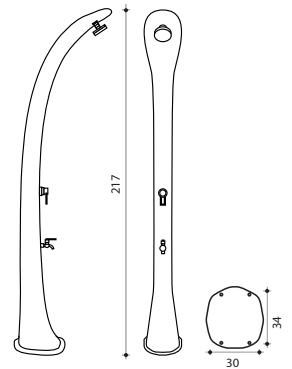

# SOLAR SHOWER COBRA

Unique design !

**32 L**

5 colours available

### Douche solaire 32L

With foot rinse  
Material : PEHD\*  
Height : 217cm  
Fixing kit included  
Warranty 2 years

Anthracite  
DS-C720NO

Green  
DS-C720VE

Pink  
DS-C720RS

Purple  
DS-C720VO

Blue  
DS-C720BL