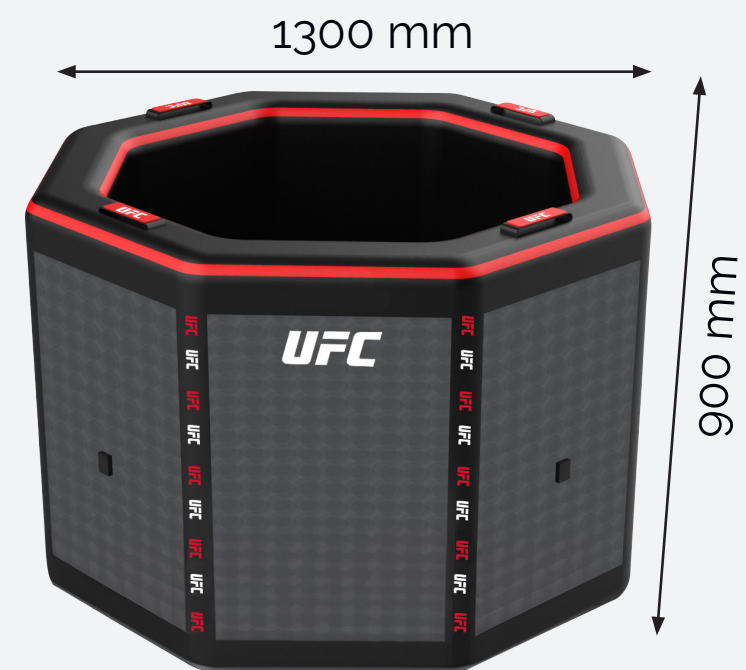

THE EQUIPPED ICE BATH

COMPLETE PACK INCLUDED

- Inflation pump
- Anti-bacterial cartridge
- Thermal cover
- Connection kit
- Carrying bag
- Repair kit
- Stairs

DIMENSIONS

Netspa is a brand of
★Poolstar

netspa.eu