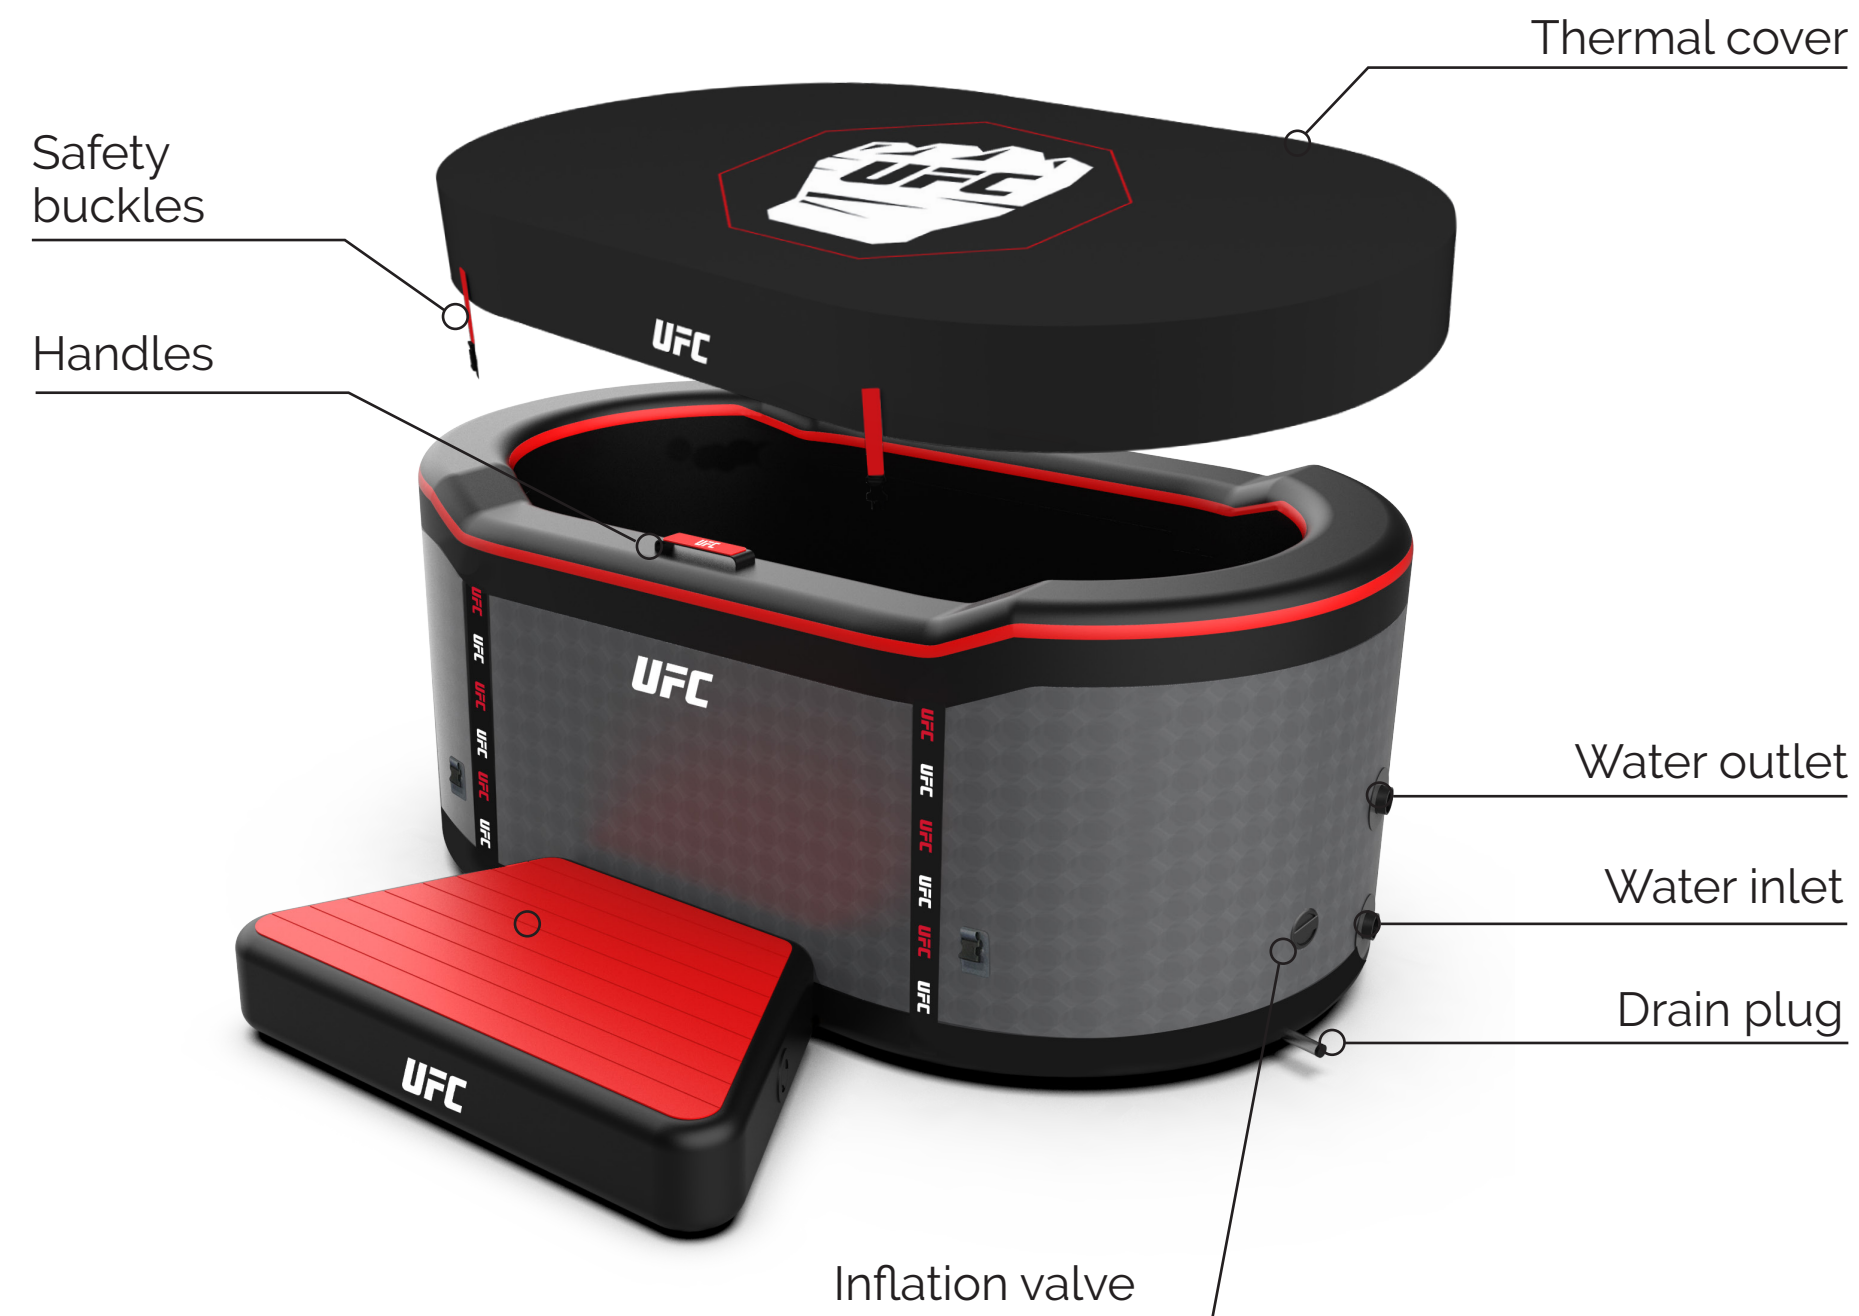

THE EQUIPPED ICE BATH