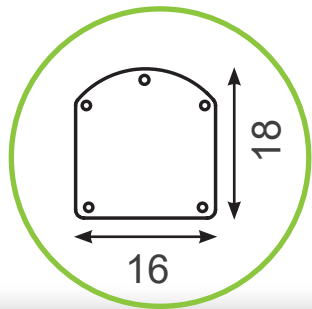

CHARACTERISTICS

Capacity	Materials	Height	Weight	Guarantee	Included
20 L	Recyclable aluminum	120 cm	5,5 kg	2 years	Foot rinse, hand shower, fixing kit

Anthracite
DS-JG141N0

Stainless Steel Paint DS-JG141NX | **Capri Blue** DS-JG141-5019 | **Opaline Green** DS-JG141-6027 | **Reseda Green** DS-JG141-6011 | **Terracotta** DS-JG141-3016