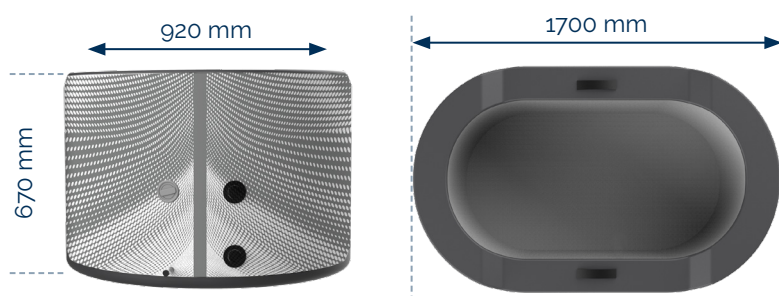

Made with high-quality materials, it ensures excellent thermal insulation and stable immersion. Easy to install and maintain, **the Järvi is unique in that it is compatible with both ice cubes for cooling the water and a chiller connection via the D32 mm connection kit.**

MIND

- Stress reduction
- Improved self-confidence
- Improved mood
- Better sleep
- Concentration and mental clarity

COMPACT DIMENSIONS SUITABLE FOR ALL BODY TYPES

COMPLETE PACK INCLUDED

Enjoy it now!

- Inflation pump
- Antibacterial cartridge
(compatible with chiller & circulation pump)
- Thermal cover
- D32 mm connection kit
- Carrying bag
- Repair kit