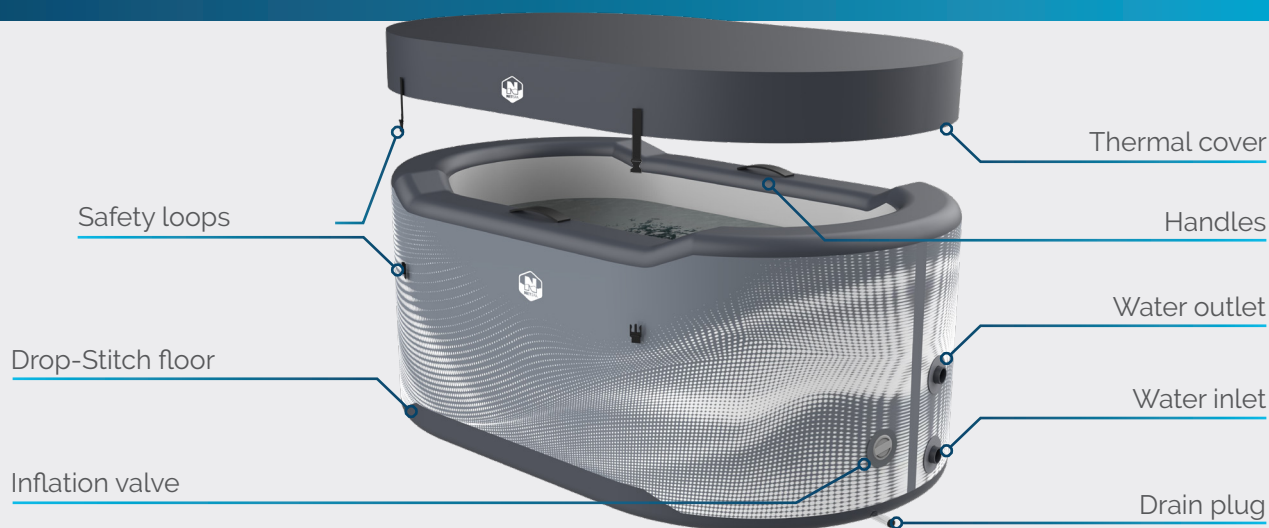

ICE BATH

JÄRVI

DROP-STITCH TECHNOLOGY

Next-generation cold therapy

-  **Compatible with chiller & ice cubes:** a versatile pool that can be cooled using ice cubes or a chiller to transform the water into a revitalizing ice bath.
-  **Quick and easy setup:** inflate the pool in less than 5 minutes for hassle-free, immediate use.
-  **Drop-Stitch technology:** high-pressure inflation ensures exceptional stability and rigidity.
-  **Complete accessory pack:** includes an inflation pump, carrying bag, thermal cover, connection kit, repair kit, and a complimentary antibacterial cartridge.
-  **Optimal insulation:** maintain your desired water temperature thanks to innovative materials and the thermal cover.

1 antibacterial
cartridge
OFFER

Drop-Stitch
technology

Capacity:
1 person

Chiller-
compatible

Ice cube-
compatible

WARRANTY
2 years

THE ICE BATH REVOLUTION

The Järvi is a Drop-Stitch pool designed for athletes and fitness enthusiasts who want to take ice baths. Thanks to its structure, it is rigid and lightweight, making it easy to transport and store.

Made with high-quality materials, it ensures excellent thermal insulation and stable immersion. Easy to install and maintain, **the Järvi is unique in that it is compatible with both ice cubes for cooling the water and a chiller connection via the D32 mm connection kit.**

MIND

- Stress reduction
- Improved self-confidence
- Improved mood
- Better sleep
- Concentration and mental clarity

COMPACT DIMENSIONS SUITABLE FOR ALL BODY TYPES

COMPLETE PACK INCLUDED

Enjoy it now!

- Inflation pump
- Antibacterial cartridge
(compatible with chiller & circulation pump)
- Thermal cover
- D32 mm connection kit
- Carrying bag
- Repair kit