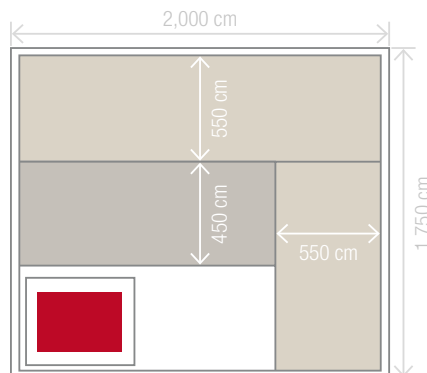

### FEATURES

Ref. HL-EC04-K

6 persons

Dimensions 200 x 175 x 190 cm

4.5 kW stove included

LED chromotherapy inside

Hemlock and red cedar

Double abachi bench and headrests