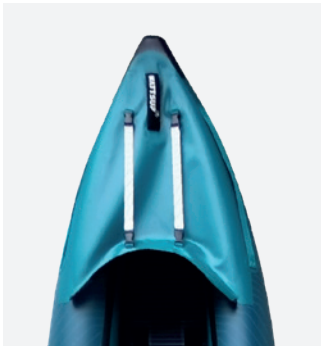

## COD 1P

ANSWERING THE CALL  
OF ADVENTURE

 **MAX WEIGHT**  
180 kg

 **DIMENSIONS**  
310 x 85 cm

 **CAPACITY**  
1 person

-  Pressure valves
-  Drop-stitch flooring
-  Easily transportable
-  Optimum comfort
-  Paddle holder

LAMINATED PVC + DROP STITCH

STABILITY

SPEED

COMFORT

## ROBUST, STABLE AND COMFORTABLE

Ideal for one person, the COD kayak, fitted with pressure valves, is perfect for solo escapades. Its PVC laminate and drop stitch structure guarantee exceptional durability, giving you unrivalled stability whether you're sailing on calm or choppy waters.

With its well-balanced dimensions and great stability, the COD kayak lets you paddle with confidence, whether it's a leisurely stroll on a peaceful lake or a thrilling escapade on rough coastal waters. **Integrated pressure valves ensure easy inflation and optimum rigidity**, so you can enjoy your adventure without worry.