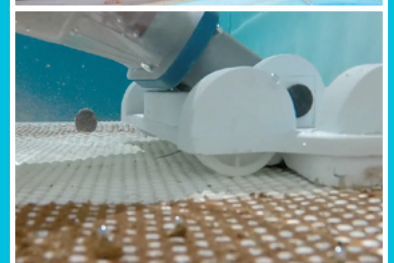

Telescopic handle
total length up
to 1.65m

Swivel head
vacuums earth, stones and
leaves

Usable with or without swivel
head