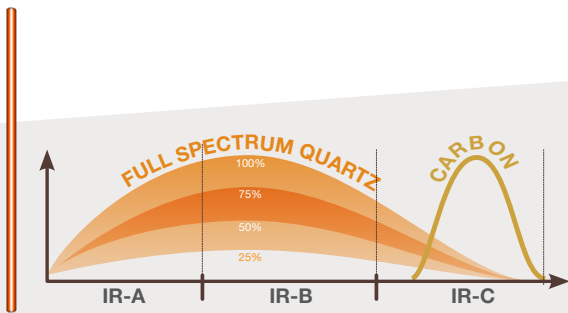

SOLID SPRUCE

Purewave 2

130 x 110 x 190 cm

Purewave 3

150 x 110 x 190 cm

Purewave 3C

140 x 140 x 190 cm

INFRARED TECHNOLOGY