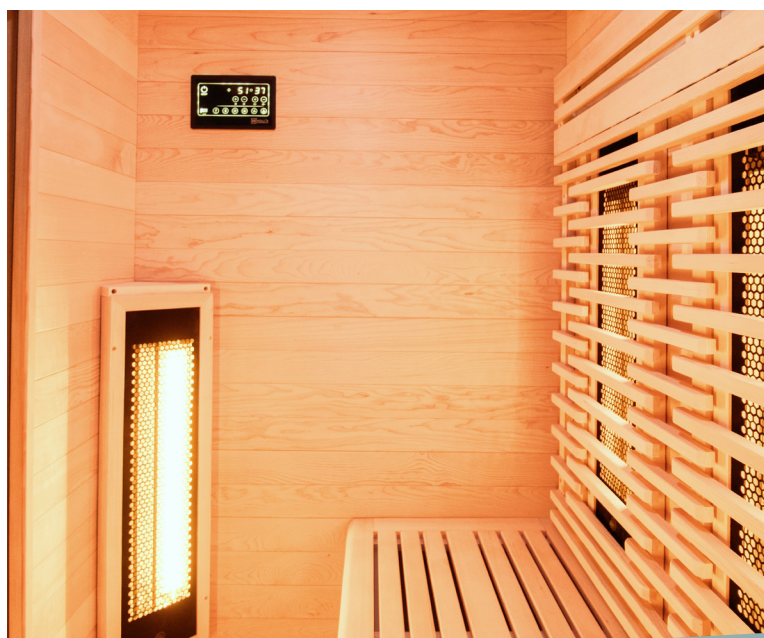

Ideal comfort with benches & headrests in abachi wood

Centralized touchscreen control panel: session programming, audio bluetooth / MP3 and chromotherapy

Dual action ionizer: more pleasant and dynamic air; eliminates bad odors

With a selection of 7 LED chromotherapy, chose the ambiance you wish

High-fidelity audio through resonance speaker

Purewave

A WELLNESS PAUSE
IN YOUR DAILY ROUTINE

Take a seat, relax and just enjoy your session. Delight in pure comfort with soft music, quartz or magnesium infrared mode and chromotherapy. A moment of wellness to relax and unwind.

Holl's created this infrared cabin in a light shade spruce wood. Equipped with dual Full Spectrum Quartz / Magnesium technology that covers the entire infrared spectrum in order to gently act on the skin or deeper into the subcutaneous area.

Its benches and headrests in abachi wood, its Dual Healthy panels ideally placed to be enjoyed by everyone, its exceptional equipment make this sauna a piece of rare elegance that will nourish your day to day art of living.