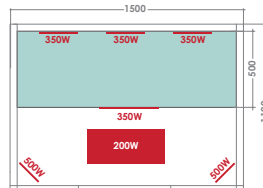

CHARACTERISTICS

PUREWAVE 2
2 persons

PUREWAVE 3
3 persons

PUREWAVE 3C
3/4 persons

130 x 110 x 190 cm	150 x 110 x 190 cm	140 x 140 x 190 cm
5 infrared transmitters	6 infrared transmitters	7 infrared transmitters
LED Chromotherapy		
Digital Control Panel - Audio MP3 / Bluetooth		
Exterior in Canadian spruce		
Bench and headrests in abachi wood		
Heating capacity 2250 W	Heating capacity 2600 W	Heating capacity 2600 W