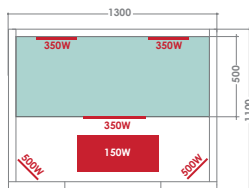

SOLID SPRUCE

Purewave 2

130 x 110 x 190 cm

Purewave 3

150 x 110 x 190 cm

Purewave 3C

140 x 140 x 190 cm

INFRARED TECHNOLOGY

CHARACTERISTICS

PUREWAVE 2
2 persons

PUREWAVE 3
3 persons

PUREWAVE 3C
3/4 persons

130 x 110 x 190 cm	150 x 110 x 190 cm	140 x 140 x 190 cm
5 infrared transmitters	6 infrared transmitters	7 infrared transmitters
LED Chromotherapy		
Digital Control Panel - Audio MP3 / Bluetooth		
Exterior in Canadian spruce		
Bench and headrests in abachi wood		
Heating capacity 2250 W	Heating capacity 2600 W	Heating capacity 2600 W