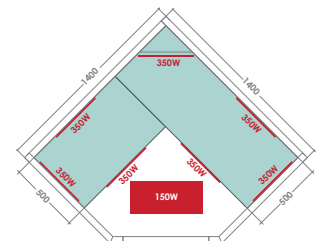

SOLID SPRUCE

Purewave 2

130 x 110 x 190 cm

Purewave 3

150 x 110 x 190 cm

Purewave 3C

140 x 140 x 190 cm

INFRARED TECHNOLOGY

CHARACTERISTICS

PUREWAVE 2
2 persons

PUREWAVE 3
3 persons

PUREWAVE 3C
3/4 persons

130 x 110 x 190 cm	150 x 110 x 190 cm	140 x 140 x 190 cm
5 infrared transmitters	6 infrared transmitters	7 infrared transmitters
LED Chromotherapy		
Digital Control Panel - Audio MP3 / Bluetooth		
Exterior in Canadian spruce		
Bench and headrests in abachi wood		
Heating capacity 2250 W	Heating capacity 2600 W	Heating capacity 2600 W