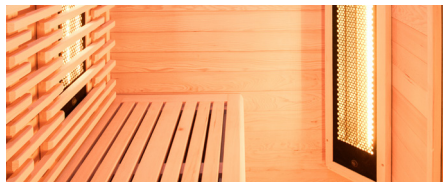

Quartz Transmitter

Its long waves relieve muscles and joints through gentle heat

Magnesium Transmitter

Its high heating capacity is ideal to relax and eliminate toxins

MAIN FEATURES

Exterior in solid Canadian spruce

Ideal comfort with benches & headrests in abachi wood

Centralized touchscreen control panel: session programming, audio bluetooth / MP3 and chromotherapy

Dual action ionizer: more pleasant and dynamic air; eliminates bad odors