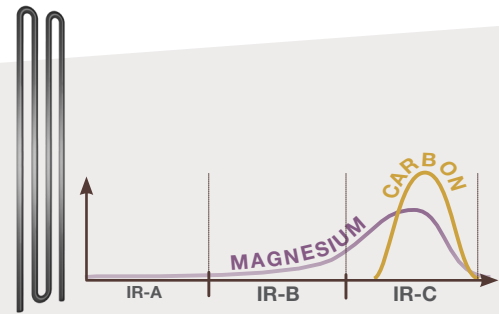

Magnesium Transmitter

Its high heating capacity is ideal to relax and eliminate toxins