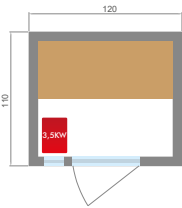

Harvia stove included

Lighting beneath the bench

Sauna kit included

Cozy ambiance

CHARACTERISTICS

Capacity	2 PERSONS	3 PERSONS	3/4 PERSONS	4 PERSONS
Model	Zen 2	Zen 3	Zen 3C	Zen 4
Floor dimensions	120 x 110 cm	153 x 110 cm	150 x 150 cm	198 x 174 cm
Overall dimensions	120 x 110 x 190 cm	153 x 110 x 190 cm	150 x 150 x 200 cm	198 x 174 x 200 cm
Structure	100% Canadian spruce wood			
Equipment	Soft lighting, lighting under bench, bench, headrest on walls Harvia electric stove			
Accessories	Sauna kit: wooden ladle and bucket, thermometer, hygrometer and traditional hourglass Optional: Spruce wood backrest and headrest			
Door	8 mm thick safety glass			4 mm glass wood frame
Power	Mono 230V 1N or Tri 430V 3N			
Weight	120 kg	186 kg	150 kg	232 kg
Warranty	Electronics 2 years / Wood 7 years			
Reference	SN-ZEN2PK	SN-ZEN3PK	SN-ZEN3CPK	SN-ZEN4PK