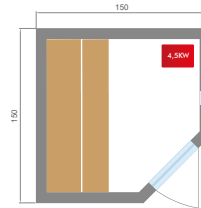

Harvia stove included

Lighting beneath the bench

Sauna kit included

Cozy ambiance

CHARACTERISTICS

Capacity	2 PERSONS	3 PERSONS	3/4 PERSONS	4 PERSONS
Model	Zen 2	Zen 3	Zen 3C	Zen 4
Floor dimensions	120 x 110 cm	153 x 110 cm	150 x 150 cm	198 x 174 cm
Overall dimensions	120 x 110 x 190 cm	153 x 110 x 190 cm	150 x 150 x 200 cm	198 x 174 x 200 cm
Structure	100% Canadian spruce wood			
Equipment	Soft lighting, lighting under bench, bench, headrest on walls Harvia electric stove			
Accessories	Sauna kit: wooden ladle and bucket, thermometer, hygrometer and traditional hourglass Optional: Spruce wood backrest and headrest			
Door	8 mm thick safety glass			4 mm glass wood frame
Power	Mono 230V 1N or Tri 430V 3N			
Weight	120 kg	186 kg	150 kg	232 kg
Warranty	Electronics 2 years / Wood 7 years			
Reference	SN-ZEN2PK	SN-ZEN3PK	SN-ZEN3CPK	SN-ZEN4PK