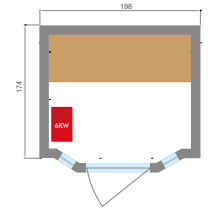

Harvia stove included

Lighting beneath the bench

Sauna kit included

Cozy ambiance

CHARACTERISTICS

Capacity	2 PERSONS	3 PERSONS	3/4 PERSONS	4 PERSONS
Model	Zen 2	Zen 3	Zen 3C	Zen 4
Floor dimensions	120 x 110 cm	153 x 110 cm	150 x 150 cm	198 x 174 cm
Overall dimensions	120 x 110 x 190 cm	153 x 110 x 190 cm	150 x 150 x 200 cm	198 x 174 x 200 cm
Structure	100% Canadian spruce wood			
Equipment	Soft lighting, lighting under bench, bench, headrest on walls Harvia electric stove			
Accessories	Sauna kit: wooden ladle and bucket, thermometer, hygrometer and traditional hourglass Optional: Spruce wood backrest and headrest			
Door	8 mm thick safety glass			4 mm glass wood frame
Power	Mono 230V 1N or Tri 430V 3N			
Weight	120 kg	186 kg	150 kg	232 kg
Warranty	Electronics 2 years / Wood 7 years			
Reference	SN-ZEN2PK	SN-ZEN3PK	SN-ZEN3CPK	SN-ZEN4PK