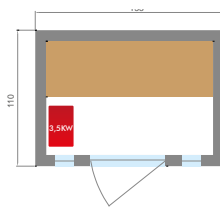

Harvia stove included

Lighting beneath the bench

Sauna kit included

Cozy ambiance

CHARACTERISTICS

Capacity	2 PERSONS	3 PERSONS	3/4 PERSONS	4 PERSONS
Model	Zen 2	Zen 3	Zen 3C	Zen 4
Floor dimensions	120 x 110 cm	153 x 110 cm	150 x 150 cm	198 x 174 cm
Overall dimensions	120 x 110 x 190 cm	153 x 110 x 190 cm	150 x 150 x 200 cm	198 x 174 x 200 cm
Structure	100% Canadian spruce wood			
Equipment	Soft lighting, lighting under bench, bench, headrest on walls Harvia electric stove			
Accessories	Sauna kit: wooden ladle and bucket, thermometer, hygrometer and traditional hourglass Optional: Spruce wood backrest and headrest			
Door	8 mm thick safety glass			4 mm glass wood frame
Power	Mono 230V 1N or Tri 430V 3N			
Weight	120 kg	186 kg	150 kg	232 kg
Warranty	Electronics 2 years / Wood 7 years			
Reference	SN-ZEN2PK	SN-ZEN3PK	SN-ZEN3CPK	SN-ZEN4PK