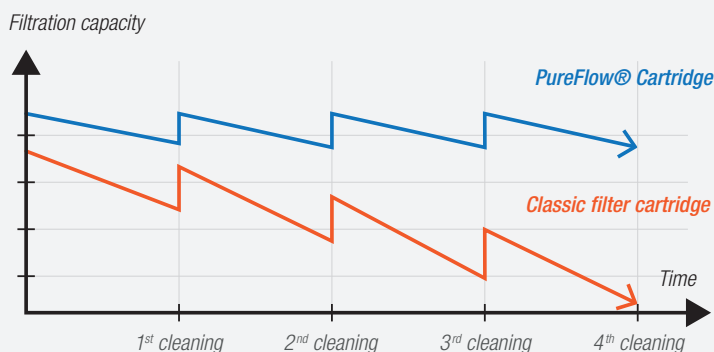

- ✔ **Crystal clear water fast**
- ✔ **Cost effective and durable** (a lifespan 10 times longer than a conventional cartridge)
- ✔ **Compatible with all NetSpa spas** with a cartridge housing diameter of +/- 2cm
- ✔ **Environmentally friendly:** fewer chemicals for healthier water
- ✔ **Ideal for people with allergies**
- ✔ **Up to 250 times the filtration volume**
- ✔ **Reduction of biological clogging**
- ✔ **Washable:** it is advisable to clean the filter cartridge under a stream of water or in a bucket of water
- ✔ **Made in Germany**

Batch of 2 = 600 gr

Reference	JL-P14106
Filtration fineness	1-3 microns
Cartridge diameter	13 cm

For more information
about our products and services
www.poolstar.fr

1-3 MICRONS

15 MICRONS

COMPARED TO A CONVENTIONAL FILTER CARTRIDGE