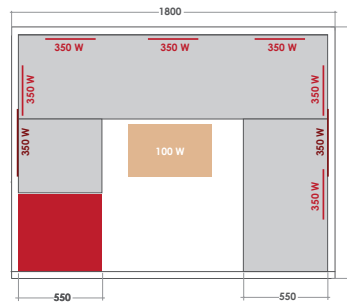

CHARACTERISTICS

- Dimensions 180 x 140 x 190 cm
- 8 Quartz + magnesium emitters
Total power 2800W
- 1 Carbon panel of 100 W
- Hemlock &
Red cedar exterior
- LED chromotherapy
- FM / MP3 / Bluetooth audio
- Secure glass door
- Sauna kit included