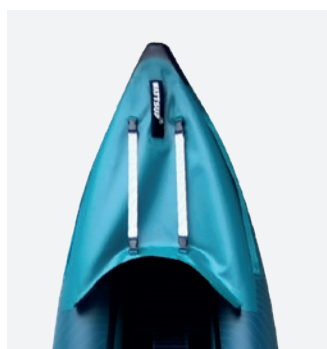

COD 2P

ANSWERING THE CALL OF ADVENTURE

 **MAX WEIGHT**
220 kg

 **DIMENSIONS**
410 x 85 cm

 **CAPACITY**
2 people

- Pressure valves
- Drop-stitch flooring
- Easily transportable
- Optimum comfort
- Paddle holder

LAMINATED PVC + DROP STITCH

STABILITY

SPEED

COMFORT

COD 2P

ROBUST, STABLE AND COMFORTABLE

With its two-person design and pressure valves, the COD kayak is the ideal choice for duo adventures. Its PVC laminate and drop stitch structure guarantee exceptional durability, giving you unrivalled stability whether you're sailing on calm or choppy waters.

With its well-balanced dimensions and great stability, the COD kayak lets you paddle with confidence, whether it's a leisurely stroll on a peaceful lake or a thrilling escapade on rough coastal waters. Integrated pressure valves ensure easy inflation and optimum rigidity, so you can enjoy your adventure without worry.

Splash guard

Ultra compact:
Easily transportable

Valve pressure

Neoprene handles

Le WATTSUP : Les accessoires inclus

Transport bag

Inflating pump

Seats x2